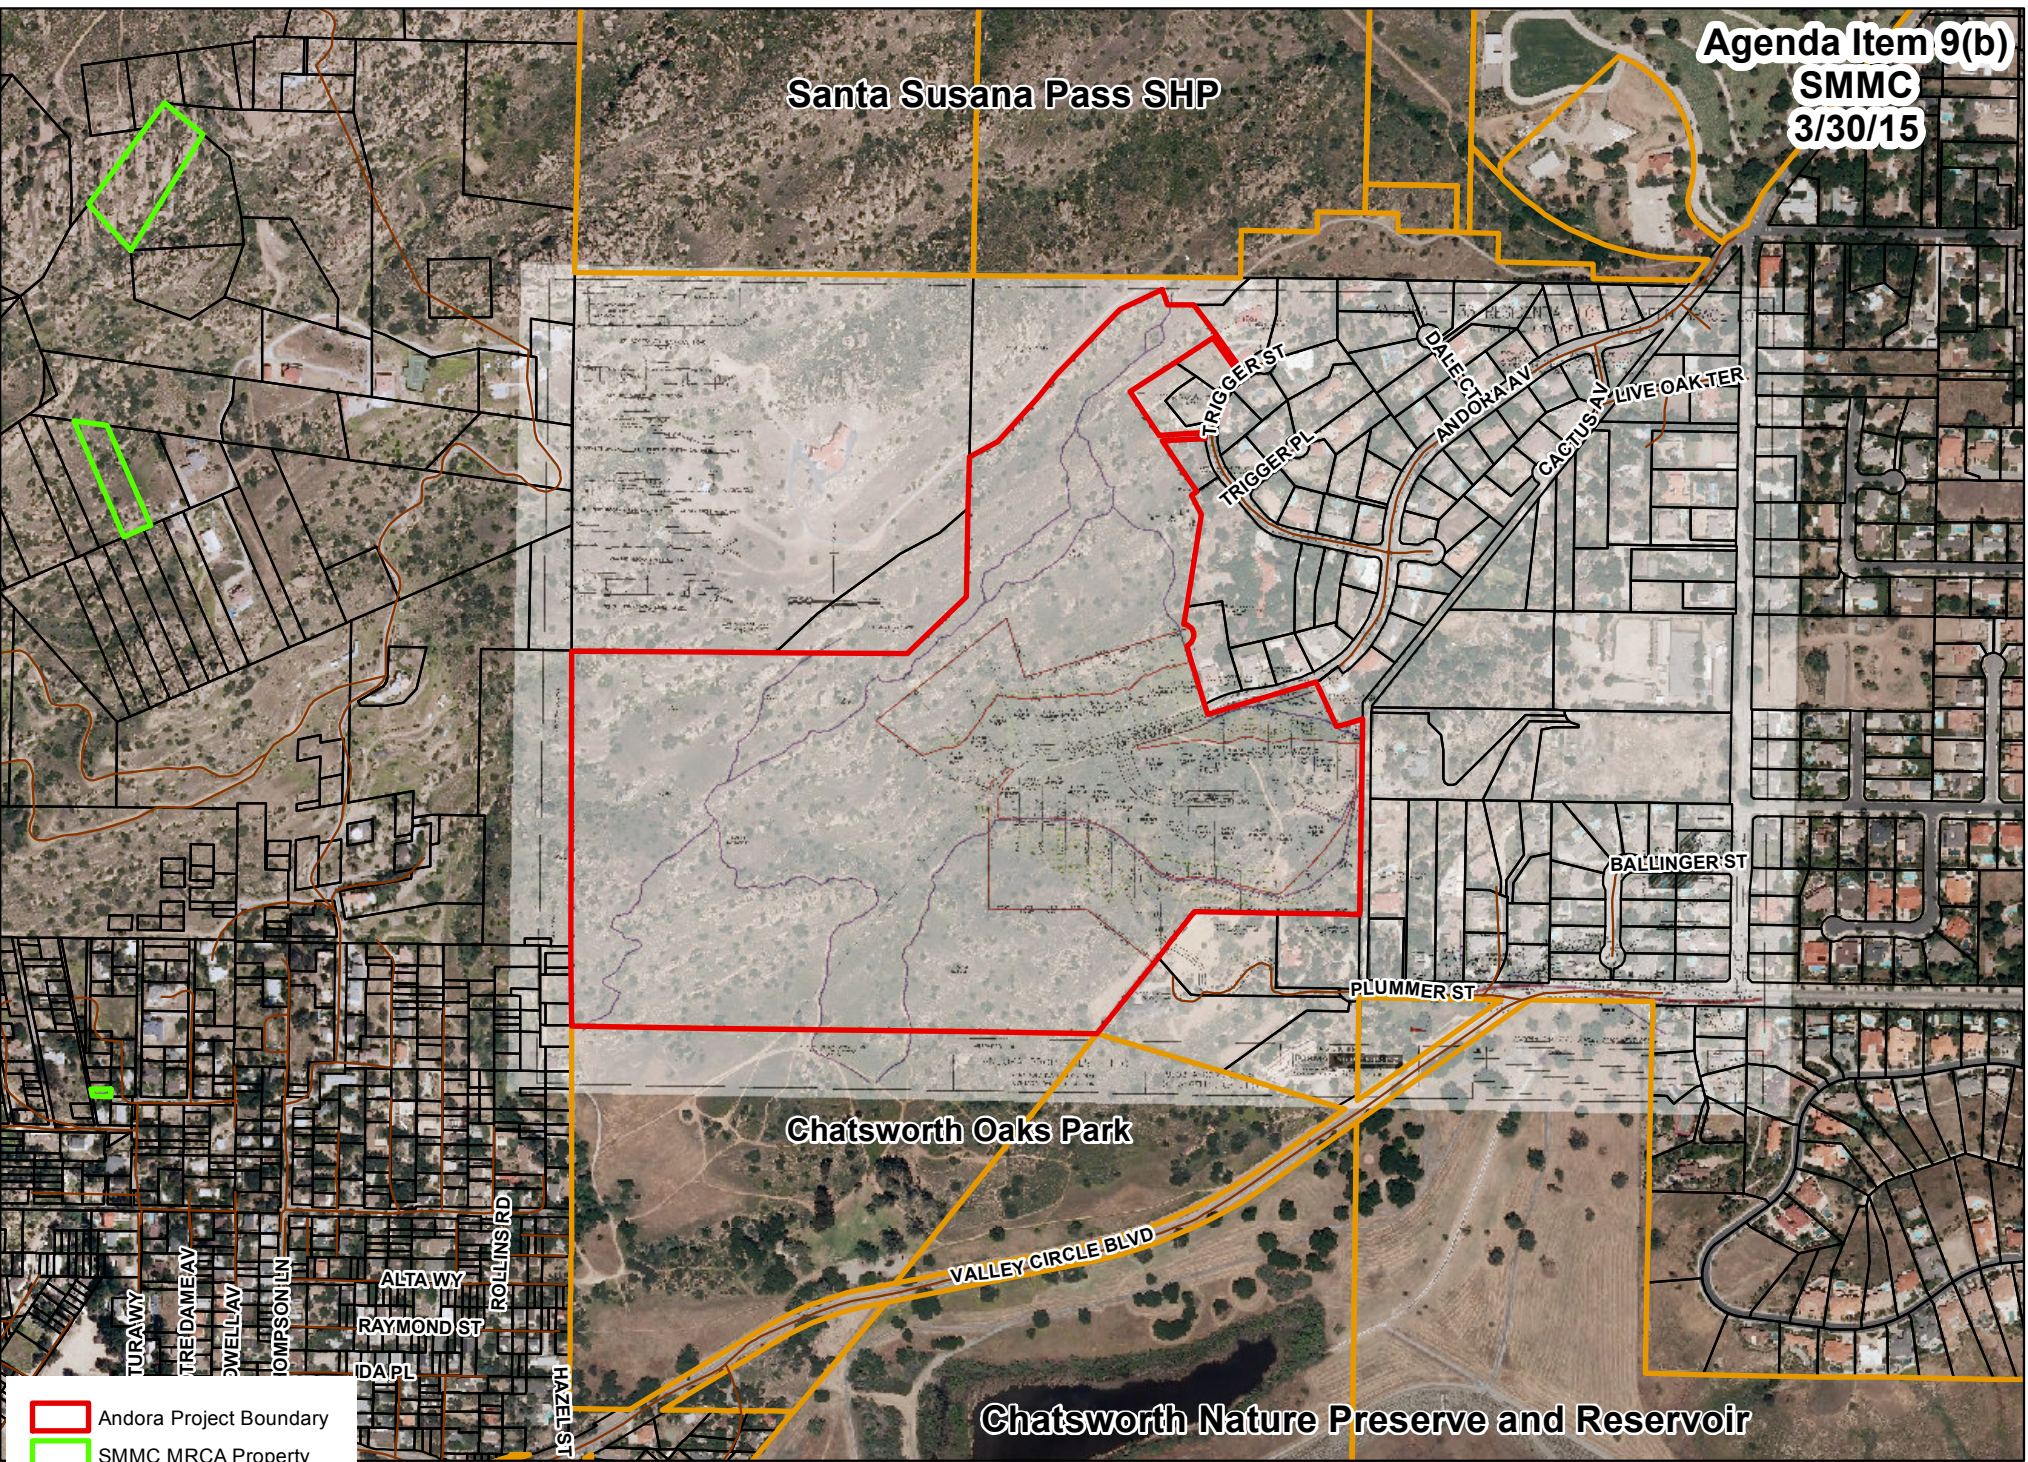

Santa Susana Pass SHP

Chatsworth Oaks Park

Chatsworth Nature Preserve and Reservoir

- ▭ Andora Project Boundary
- ▭ SMMC MRCA Property
- ▭ Other Public Land

Andora Project 33-Lot Alternative